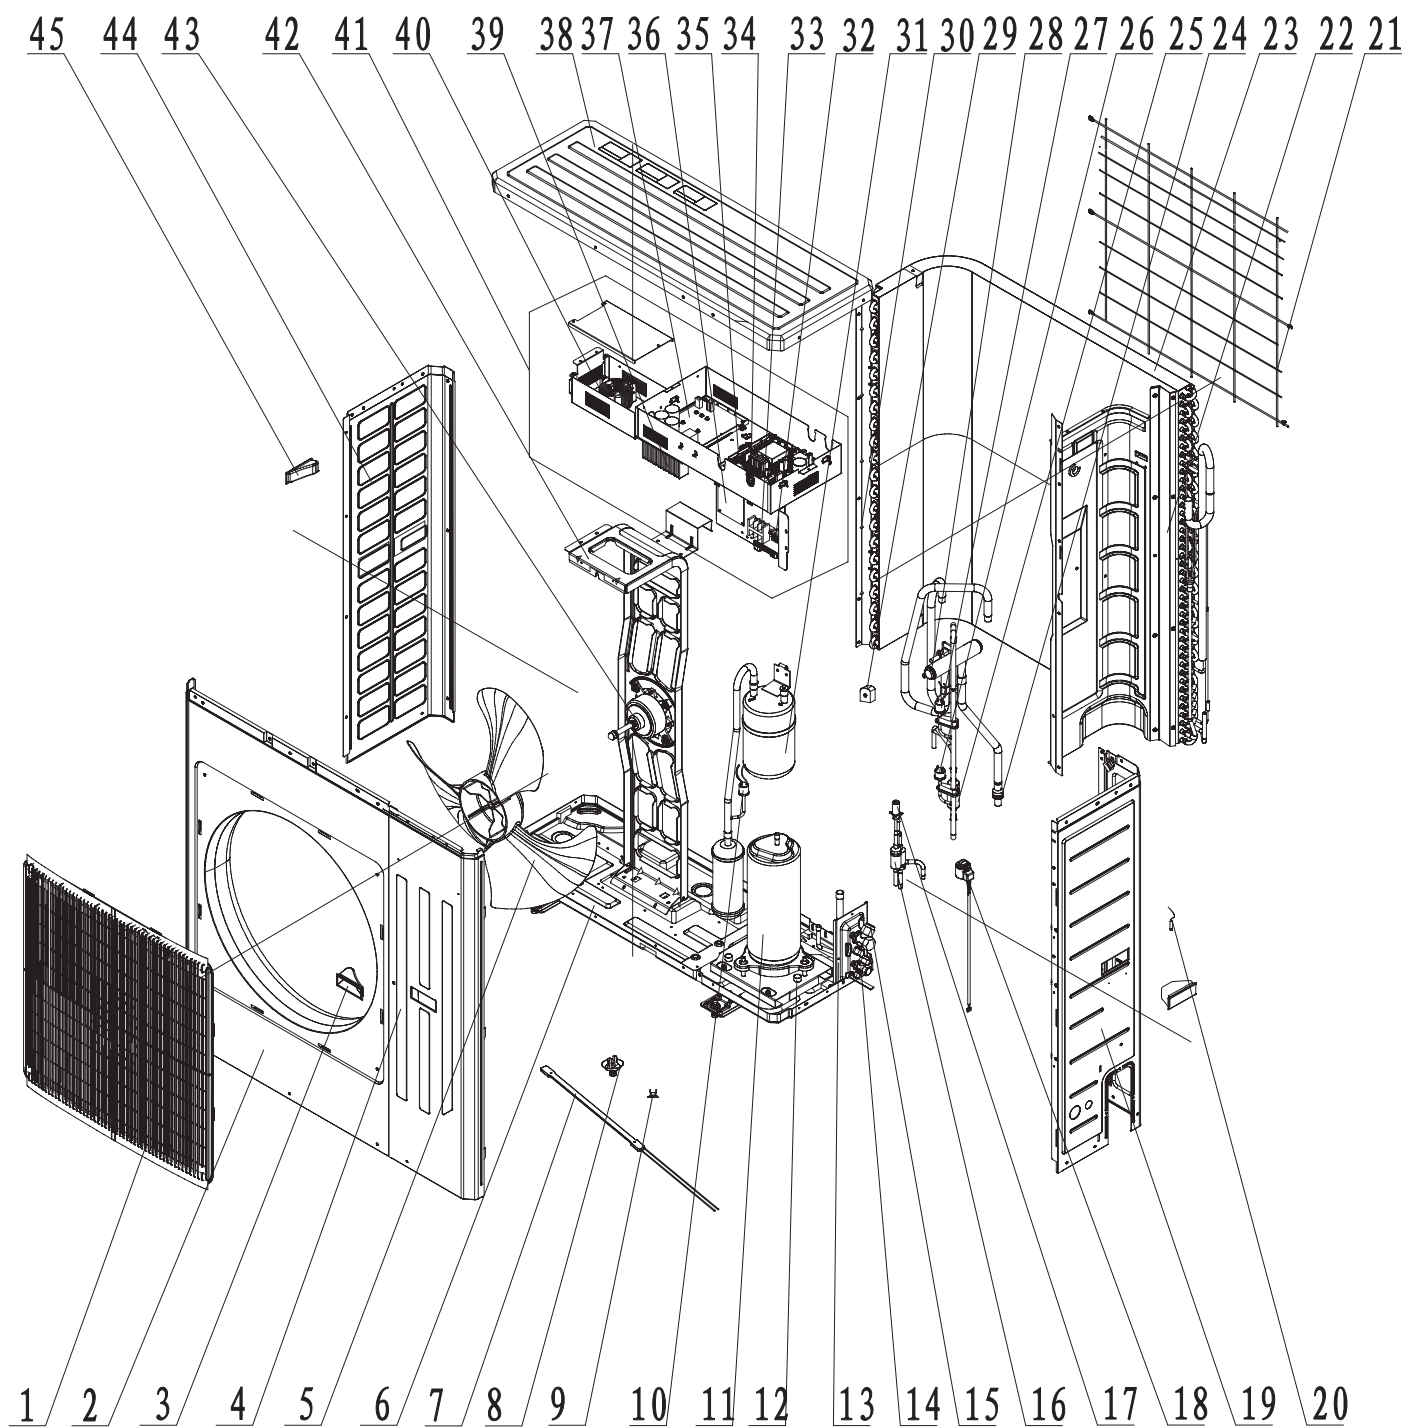

GUHD36NS3GO Outdoor (Blue Fin)

Exploded View

GUHD36NS3GO Outdoor (Blue Fin)

Spare Parts List

No.	Part Description	Part Code
1	Front Grill	22415005
2	Cabinet	01435007P
3	Handle	26235253
4	Front Side Plate Sub-Assy	01305508
5	Axial Flow Fan	10335010
6	Chassis Sub-Assy	01195244P
7	Electrical Heater(Compressor)	7651873209
8	Drainage Joint	26113009
9	Compressor Overload Protector(External)	00180030\ 00183051\ 00183032\ 00183031
10	Pressure Protect Switch	4602001539
11	Compressor	00205200003
12	Compressor Gasket	76713066
13	Valve Support Sub-Assy	01805200222P
14	Cut off Valve	071302391
15	Cut off Valve	07133157
16	Strainer	0741410000601
17	Electronic Expansion Valve	07135176
18	Electric Expand Valve Fitting	43000344
19	Right Side Plate Sub-Assy	01315200068P
20	Temperature Sensor	39008000049G
21	Rear Grill	01475012
22	Clapboard Sub-Assy	0124525303
23	Condenser Assy	01125200269
24	Strainer	07215201
25	Silencer	07245012
26	Pressure Protect Switch	46020003
27	Pressure Protect Switch	4602000902
28	4-way Valve	43000338
29	Magnet Coil	4300040045
30	Condenser Support Plate	01795020
31	Gas-liquid Separator Sub-Assy	07255201
32	Terminal Board	420101852
33	Terminal Board	42010267
34	Filter Board ZL1220	30221000007
35	Control Main Board WZ4K35M	30224000066
36	Communication Interface Board TS853	30111021
37	Drive Main Board ZQ1220A	30221000003
38	Top Cover	0125500901P
39	Radiator	49018000047
40	PFC Inductance	43120011
41	Electric Box Assy	01395200494
42	Motor Support Sub-Assy	01805200212
43	Fan Motor	1570280201
44	Left Side Plate	01305064P
45	Left Handle	26235401