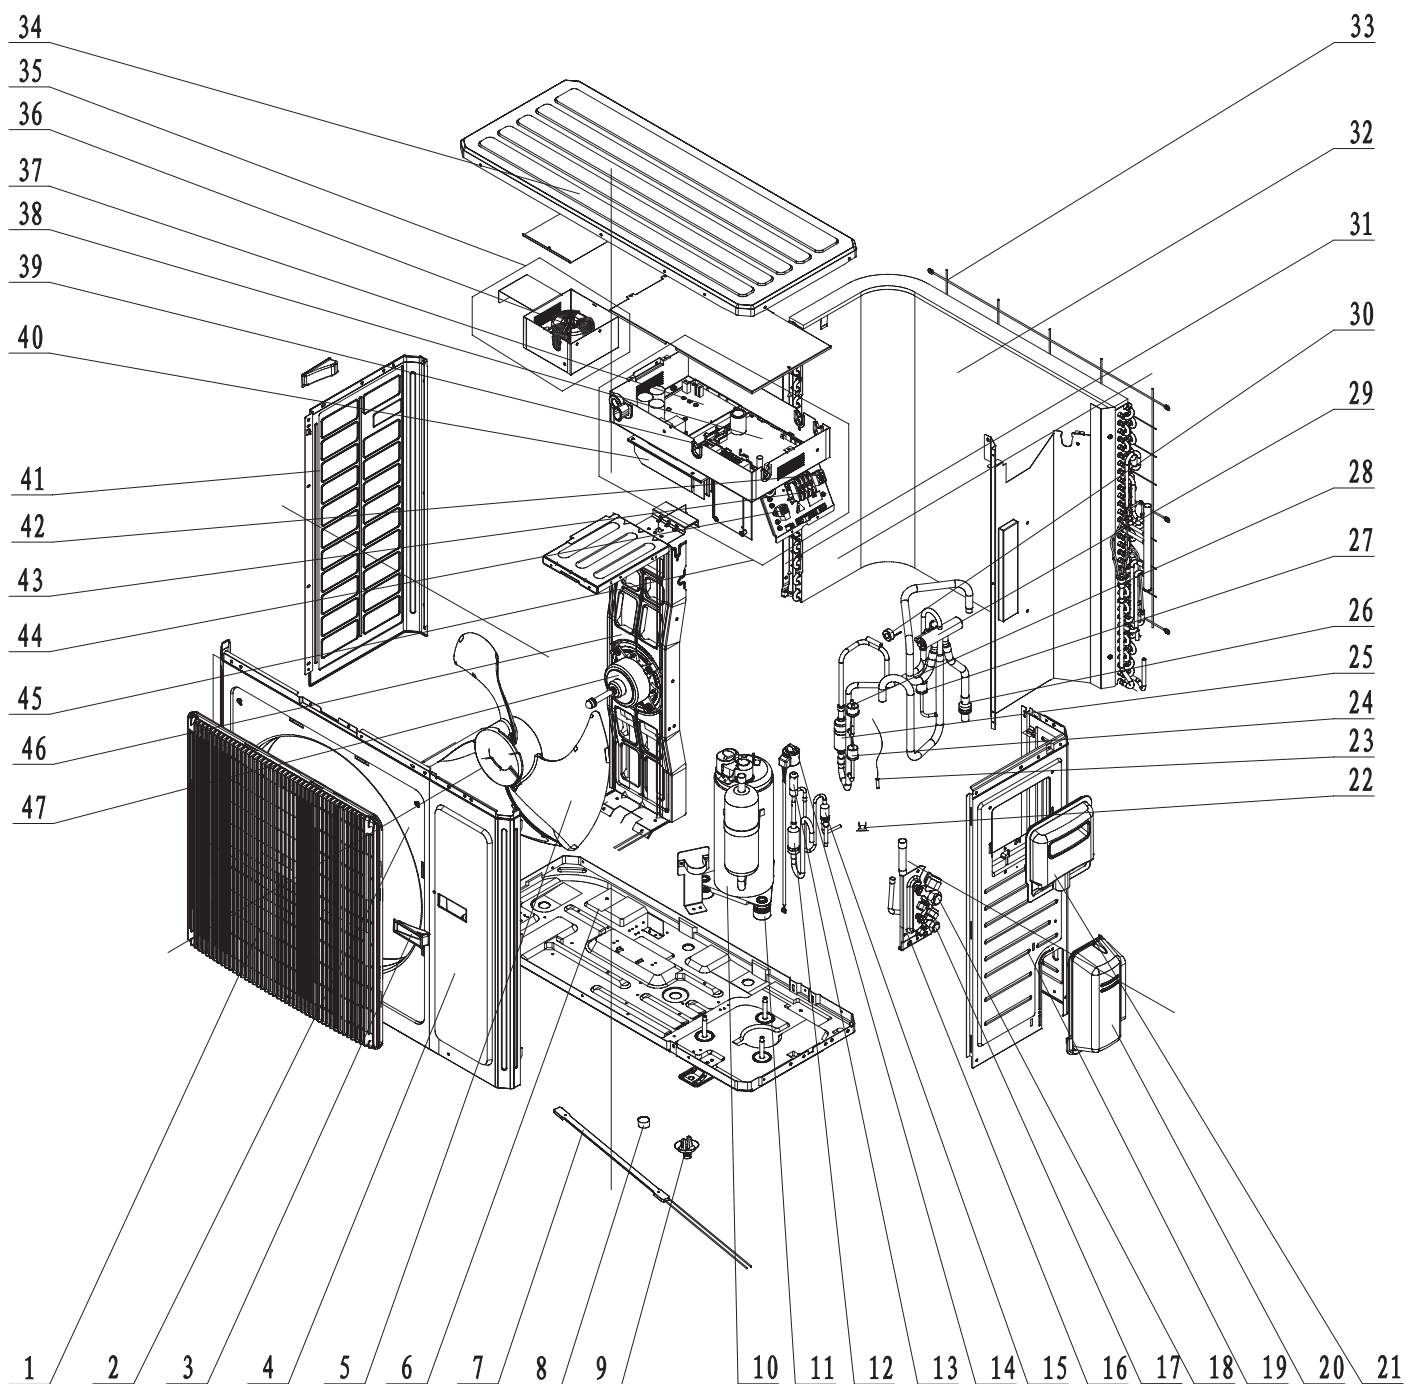

GUHD-R410A U-MATCH OUTDOOR UNIT

SPARE PARTS LIST

February 2023

GUHD24NS3GO Outdoor (Gold Fin)

Exploded View

GUHD24NS3GO Outdoor (Gold Fin)

Spare Parts List

No.	Part Description	Part Code
1	Front Grill	22415003
2	Front Panel Assy	01535014
3	Handle	26233053
4	Front Side Plate	01305086P
5	Axial Flow Fan	10335014
6	Chassis Sub-assy	0119520001301P
7	Electrical Heater(Compressor)	7651873209
8	Drainage hole Cap	06813401
9	Drainage Connector	06123401
10	Compressor and Fittings	0010505701
11	Compressor Gasket	76713066
12	Bidirection Strainer	07220016
13	Electronic Expansion Valve Sub-Assy	43045200004
14	Electric Expand Valve Fitting	4304413208
15	Strainer	07225088
16	Valve Support Assy	01805200167
17	Cut off Valve	071302391
18	Cut off Valve	07133157
19	Right Side Plate Sub-Assy	0131520006901P
20	Valve Cover	22245003
21	Big Handle	26235001
22	Compressor Overload Protector(External)	00180030
23	Temperature Sensor	3900028020G
24	Pressure Protect Switch	4602000902
25	Silencer	07245012
26	Strainer	07215201
27	Pressure Protect Switch	4602001539
28	Pressure Protect Switch	46020003
29	4-way Valve Assy	04045200079
30	Magnet Coil	4300040045
31	Condenser Support Plate	01175092
32	Condenser Assy	01125200184_L23770
33	Rear Grill	01475013
34	Top Cover Sub-Assy	000051000024
35	Inductance Box Sub-assy	01395200176
36	PFC Inductance	43128003
37	Main Board	30221000010
38	Main Board	300027060264
39	Filter Board	30221000007
40	Radiator	49018000042
41	Left Side Plate	01305043P
42	Terminal Board	420101852
43	Terminal Baord	420001000004
44	Socket	N/A
45	Electric Box Assy	01395200437
46	Motor Support Assy	01805200166
47	Brushless DC Motor	15702800004