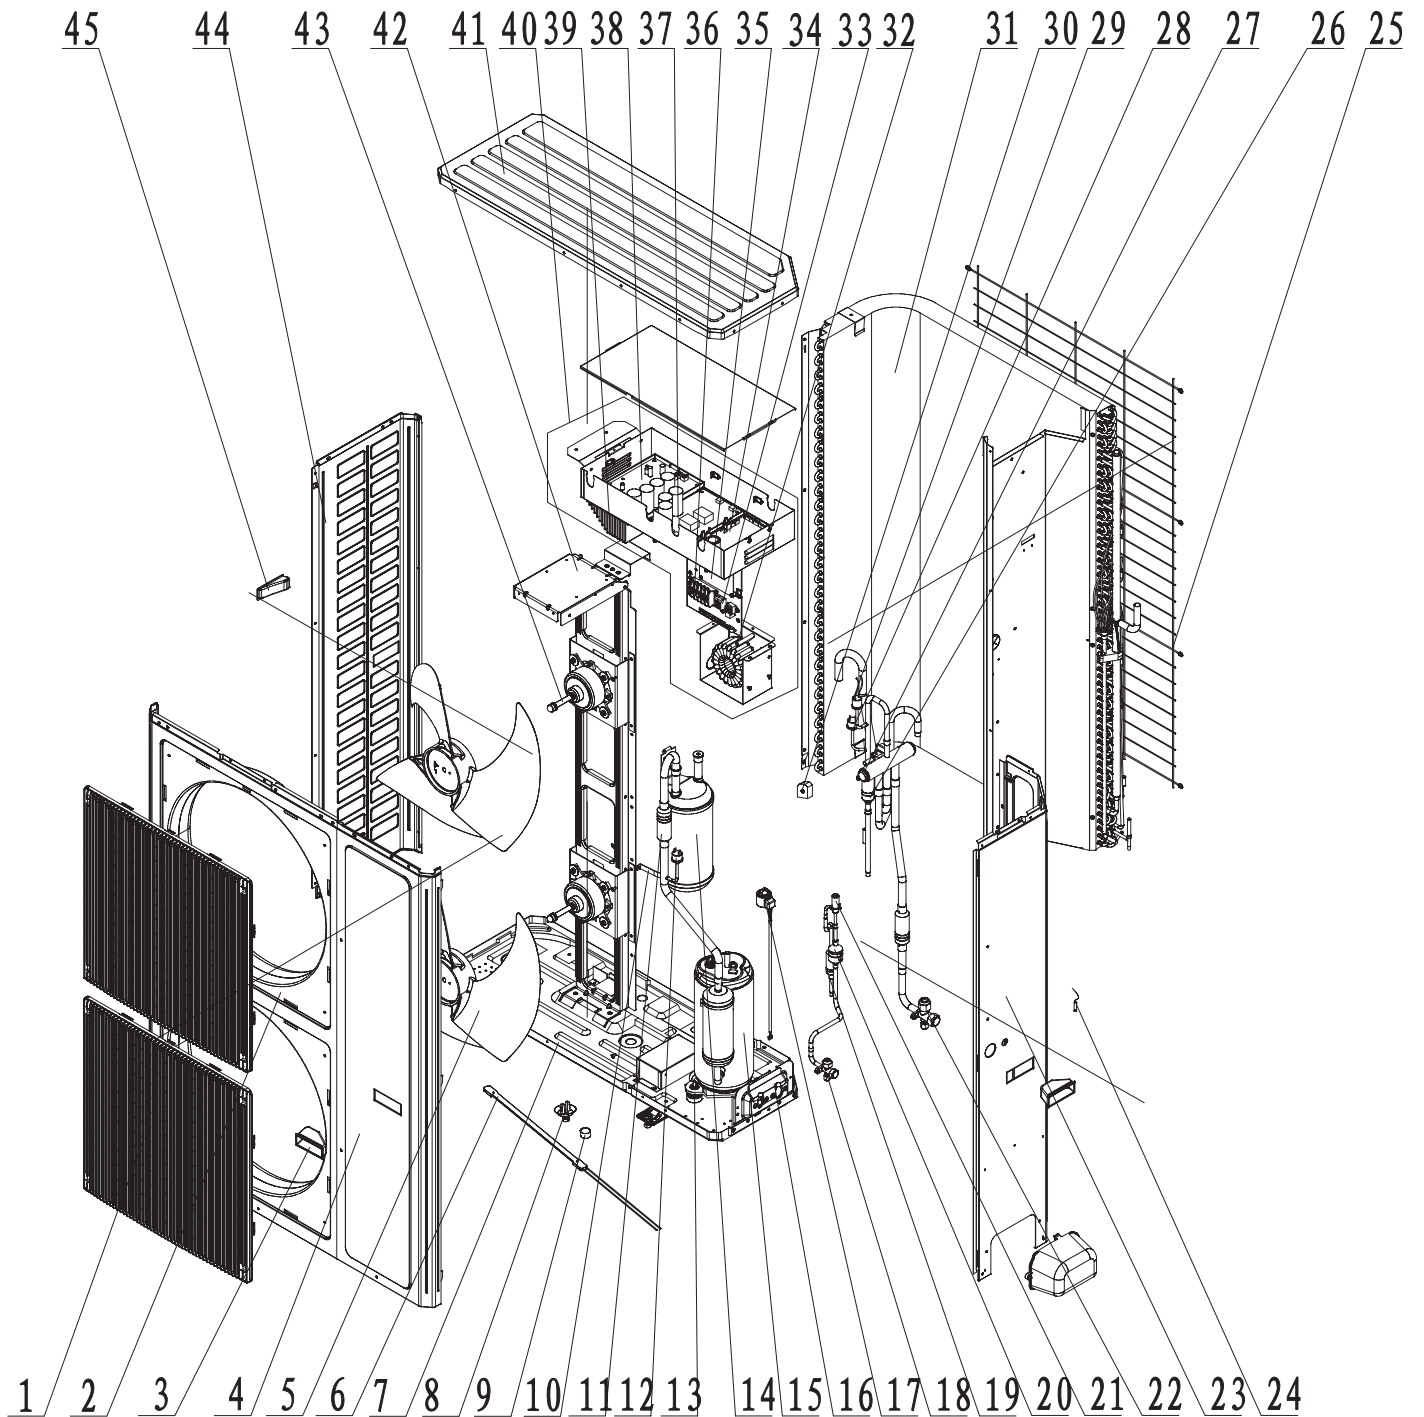

GUHD48NS3GO Outdoor (Blue Fin)

Exploded View

GUHD48NS3GO Outdoor (Blue Fin)

Spare Parts List

No.	Part Description	Part Code
1	Front Grill	22415002
2	Cabinet	01515204P
3	Handle	26235253
4	Front Side Plate	01315364P
5	Axial Flow Fan	10335008
6	Electrical Heater(Compressor)	765152123
7	Chassis Sub-assy	01195200030P
8	Drainage Connector	06123401
9	Drainage hole Cap	06813401
10	Liquid Accumulator Clamp	02145435
11	Strainer	07210037
12	Pressure Protect Switch	46020007
13	Compressor Gasket	76710247
14	Gas-liquid Separator Sub-Assy	0722501801
15	Compressor	00204100001
16	Valve Support Sub-Assy	0171500101
17	Electric Expand Valve Fitting	43000344
18	Cut off Valve	07130209
19	Bidirection Strainer	07220016
20	Strainer	07415210
21	Electronic Expansion Valve	07135176
22	Cut off Valve	07103030
23	Rear Side Plate Sub-Assy	01315462P
24	Temperature Sensor	3900028025G
25	Rear Grill	01575205
26	Silencer	07245012
27	4-way Valve	43000338
28	Pressure Protect Switch	46020003
29	Pressure Protect Switch	4602000902
30	Magnet Coil	4300040032
31	Condenser Assy	01025396
32	Inductance	43120122
33	Terminal Board	420101852
34	Control Main Board WZ4K35M	30224000066
35	Communication Interface Board TS853	30111021
36	Terminal Board	4201025801
37	Filter Board ZL1230A	30228000006
38	Drive Main Board ZQ1230A	30228000005
39	Radiator	49018000084
40	Electric Box Assy	01395200442
41	Top Cover	01265356P
42	Motor Support Assy	01805200247
43	Fan Motor	1570280203
44	Left Side Plate	01315366P
45	Left Handle	26235401