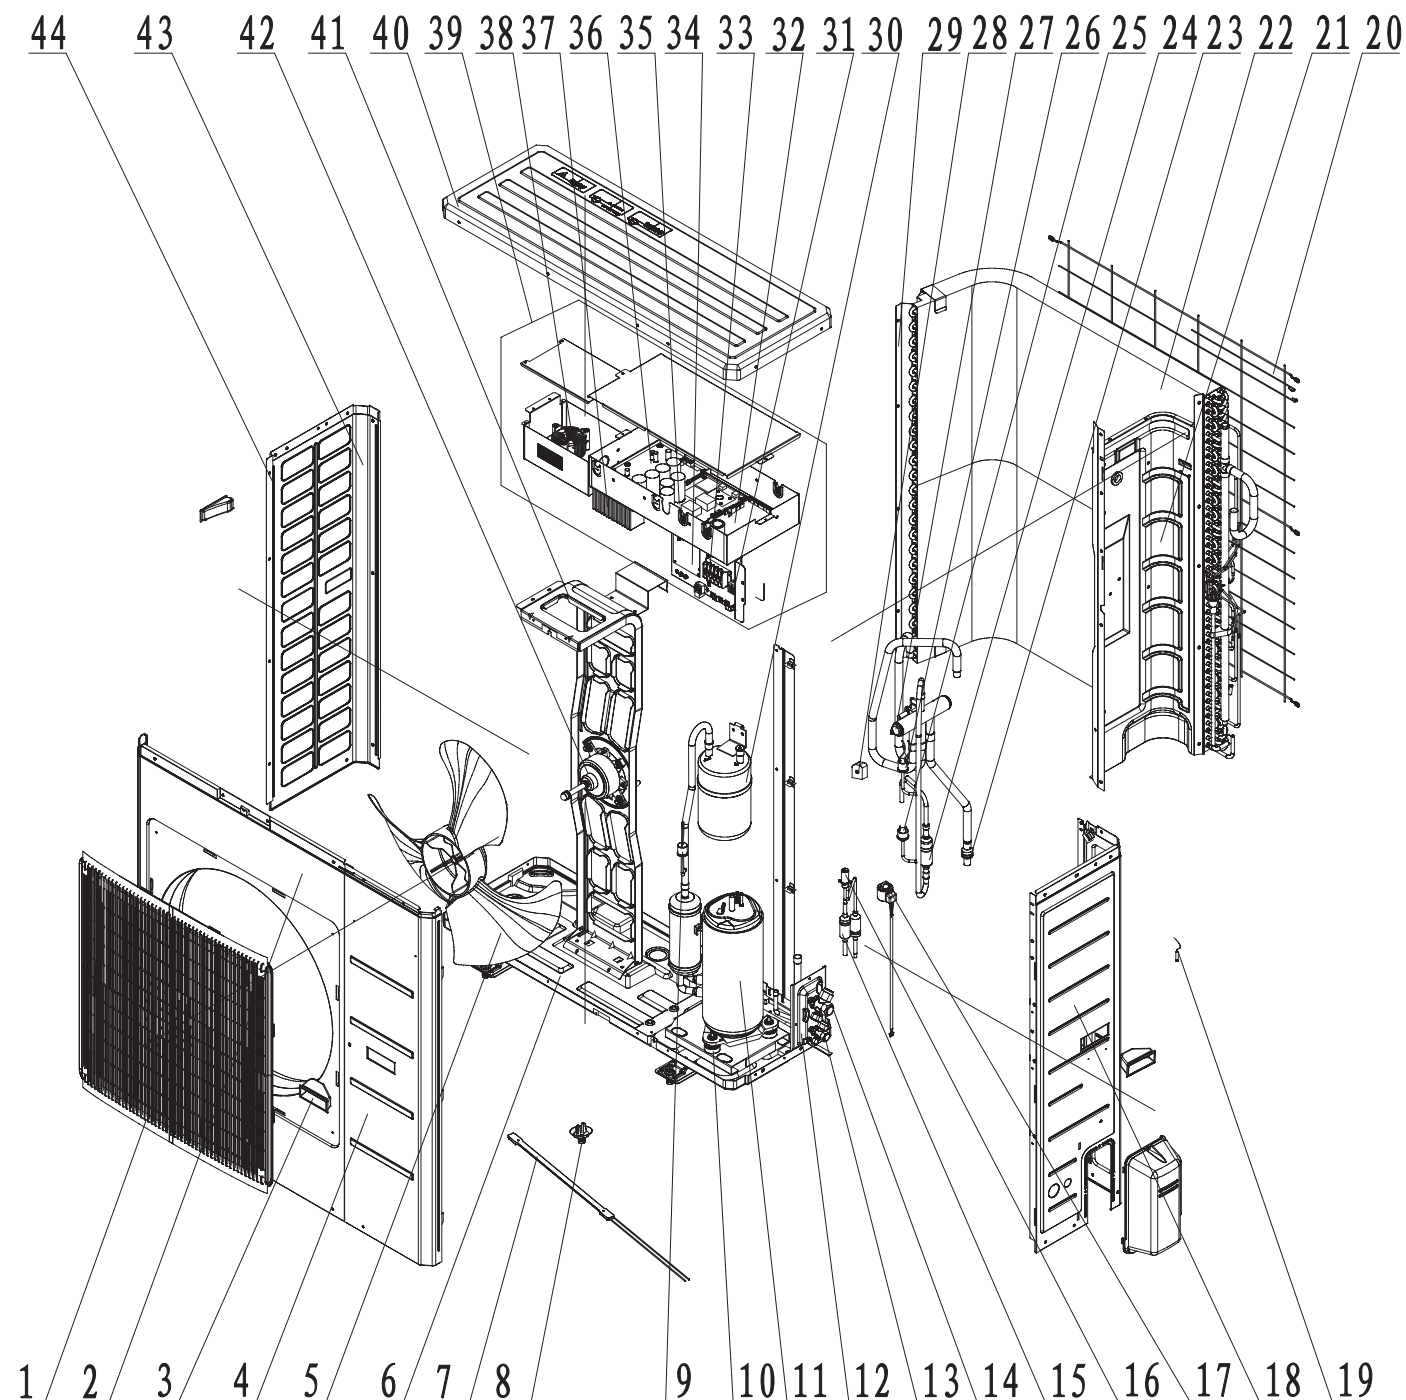

GUHD42NS3GO Outdoor (Gold Fin)

Exploded View

GUHD42NS3GO Outdoor (Gold Fin)

Spare Parts List

No.	Part Description	Part Code
1	Front Grill	22415005
2	Cabinet	01435007P
3	Handle	26233053
4	Front Side Plate	01305065P
5	Axial Flow Fan	10335010
6	Chassis Assy	01195200062
7	electrical heater	7651521216
8	Drainage Joint	26113009
9	Pressure Protect Switch	4602001539
10	Compressor Gasket	76711043
11	Compressor	00204100001
12	Valve Support Sub-Assy	01805200222P
13	Cut off Valve	071302391
14	Cut off Valve	07133157
15	Strainer	0741410000601
16	Electronic Expansion Valve Sub-Assy	43045200020
17	Electric Expand Valve Fitting	43000344
18	Right Side Plate Sub-Assy	01315200068P
19	Temperature Sensor	39008000049G
20	Rear Grill	01475012
21	Clapboard Sub-Assy	0124525303
22	Condenser Assy	01125200196_L23770
23	Strainer	07215201
24	Silencer	07245012
25	Pressure Protect Switch	46020003
26	Pressure Protect Switch	4602000902
27	4-way Valve Assy	04045200083
28	Magnet Coil	4300040045
29	Condenser support plate	01895242
30	Gas-liquid Separator Sub-Assy	07255201
31	Terminal Board	420101852
32	Main Board	300027060264
33	Terminal Board	420001000004
34	Communication Interface Board	30111021
35	Filter Board	30228000006
36	Main Board	300027060032
37	Radiator	49018000052
38	PFC Inductance	43128000015
39	Electric Box Assy	01395200495
40	Top Cover	0125500901P
41	Motor Support Sub-assy	01805200190
42	Fan Motor	1570280201
43	Left Side Plate	01305064P
44	Left Handle	N/A