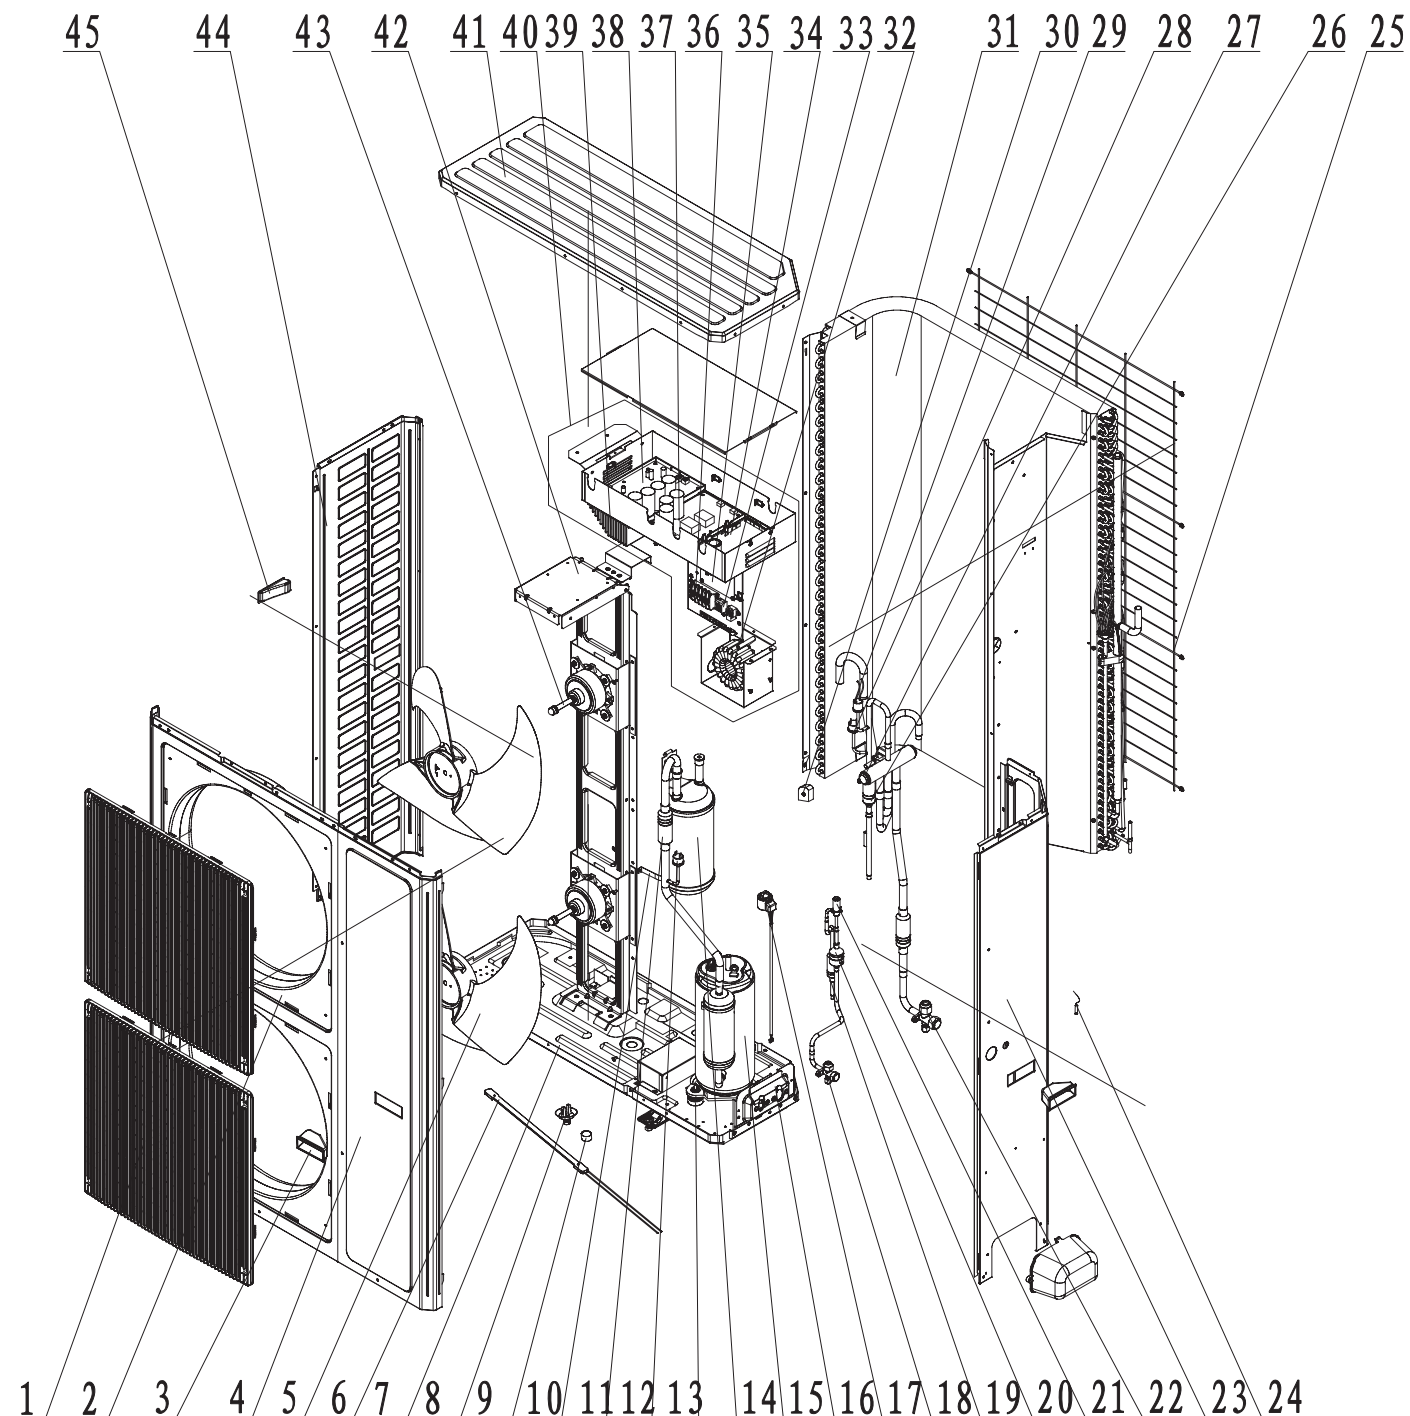

GUHD48NS3GO Outdoor (Gold Fin)

Exploded View

GUHD48NS3GO Outdoor (Gold Fin)

Spare Parts List

No.	Part Description	Part Code
1	Front Grill	22415002
2	Cabinet	01515204P
3	Handle	26233053
4	Front Side Plate	01315364P
5	Axial Flow Fan	10335008
6	Electrical Heater	7651521215
7	Chassis Sub-assy	01195200030P
8	Drainage Connector	06123401
9	Drainage hole Cap	06813401
10	Liquid Accumulator Clamp	02145435
11	Strainer	07210037
12	Pressure Protect Switch	4602001555
13	Compressor Gasket	76711043
14	Gas-liquid Separator Sub-Assy	0722501801
15	Compressor	00204100001
16	Valve Support Sub-Assy	0171500101
17	Electric Expand Valve Fitting	43000344
18	Cut off Valve	07130209
19	Bidirection Strainer	07220016
20	Filter	07415210
21	Electronic Expansion Valve Sub-Assy	43045200021
22	Cut off Valve	07103030
23	Rear Side Plate Sub-Assy	01315462P
24	Temperature Sensor	3900028025G
25	Rear Grill	01575205
26	Silencer	07245012
27	4-way Valve Assy	04045200081
28	Pressure Protect Switch	46020003
29	Pressure Protect Switch	4602000902
30	Magnet Coil	4300040032
31	Condenser Assy	01025396
32	Inductance	43120122
33	Terminal Board	420101852
34	Main Board	300027060264
35	Communication Interface Board	30111021
36	Terminal Board	420001000004
37	Filter Board	30228000006
38	Main Board	300027060032
39	Radiator	49018000084
40	Electric Box Assy	01395200442
41	Top Cover Sub-Assy	01265368
42	Motor Support Sub-Assy	01805200247
43	Fan Motor	1570280000403
44	Left Side Plate	01315366P
45	Left Handle	N/A