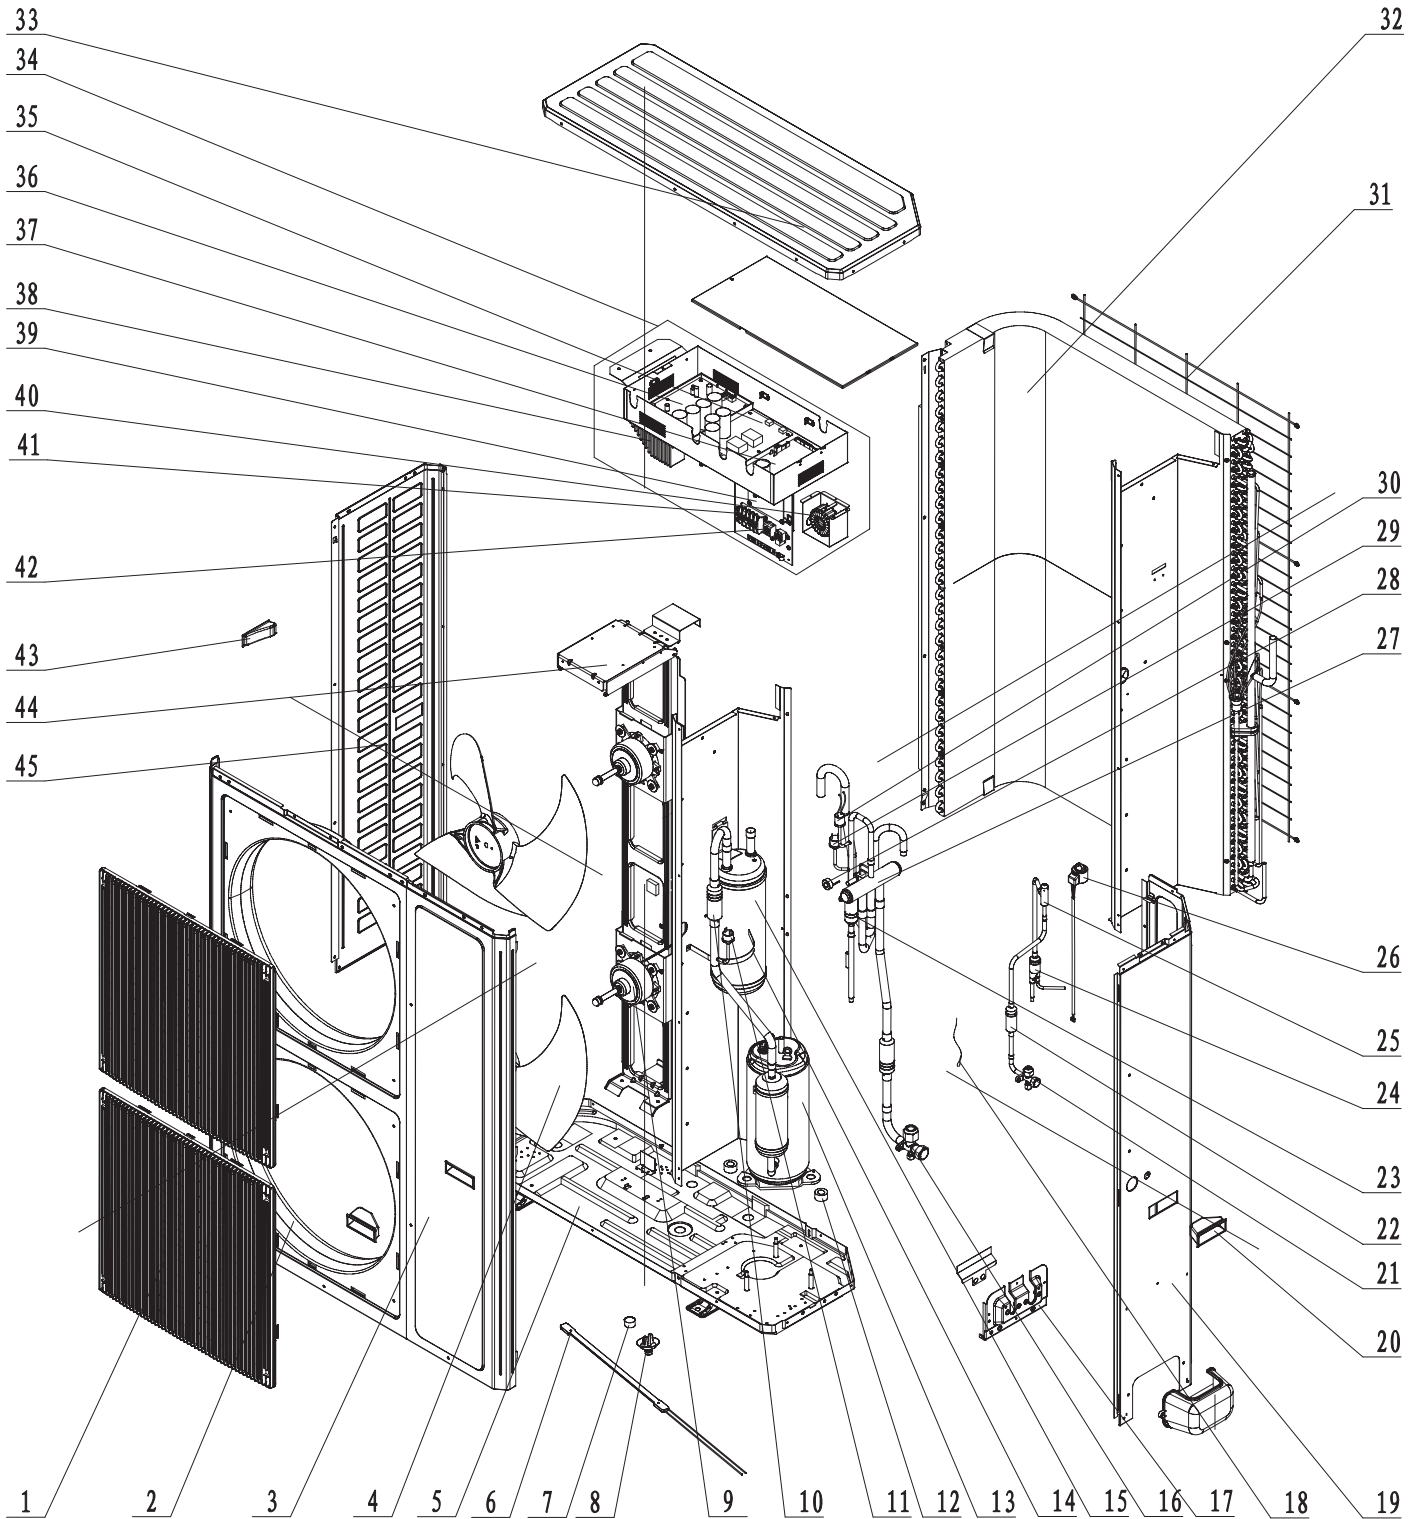

GUHD60NS3GO Outdoor (Blue Fin)

Exploded View

GUHD60NS3GO Outdoor (Blue Fin)

Spare Parts List

No.	Part Description	Part Code
1	Front Grill	22415002
2	Cabinet	01515204P
3	Front Side Plate	01315364P
4	Axial Flow Fan	10335008
5	Chassis Sub-assy	01195200030P
6	Electrical Heater(Compressor)	7651521215
7	Drainage hole Cap	06813401
8	Drainage Connector	06123401
9	Fan Motor SWZ150D	1570280203
10	Strainer	07210037
11	Pressure Protect Switch	46020007
12	Compressor Gasket	76710247
13	Compressor QXAS-F428zX050A	00204100001
14	Liquid Accumulator Clamp	02145435
15	Gas-liquid Separator	07225016
16	Cut-off Valve 3/4(R410A)	07130212
17	Valve Support Sub-Assy	0171500101
18	Temperature Sensor 20KT/15KS/50KT-XARP-06V-1450/1550/1500mm	3900028025G
19	Rear Side Plate Sub-Assy	01315462P
20	Handle	26235253
21	Cut off Valve 3/8(R410A)	07130209
22	Bidirection Strainer	none
23	Silencer	07245012
24	Filter	07415210
25	Electronic Expansion Valve Sub-Assy	43045200014
26	Electric Expand Valve Fitting	4304413207
27	4-Way Valve Assy	04045200064
28	Magnet Coil	4300040032
29	Pressure Protect Switch 3.0/2.4Mpa	46020003
30	Pressure Protect Switch YKB-4.2/3.6-C	4602000902
31	Rear Grill	01575205
32	Condenser Assy	01125200251
33	Top Cover	01265356P
34	Electric Box Assy	01395200442
35	Filter Board ZL1230A	30228000006
36	Main Board Drive ZQ1230A	30228000005
37	Main Board Control WZ4K35M	30224000066
38	Radiator SRX14D145	49018000084
39	Communication Interface Board TS853	30111021
40	Inductance PFC 400uH+400uH/35A	43120122
41	Terminal Board 5 digits	42010264
42	Terminal Board 2 digits	420101852
43	Left Handle	26235401
44	Motor Support Sub-Assy	01805200247
45	Left Side Plate	01315366P