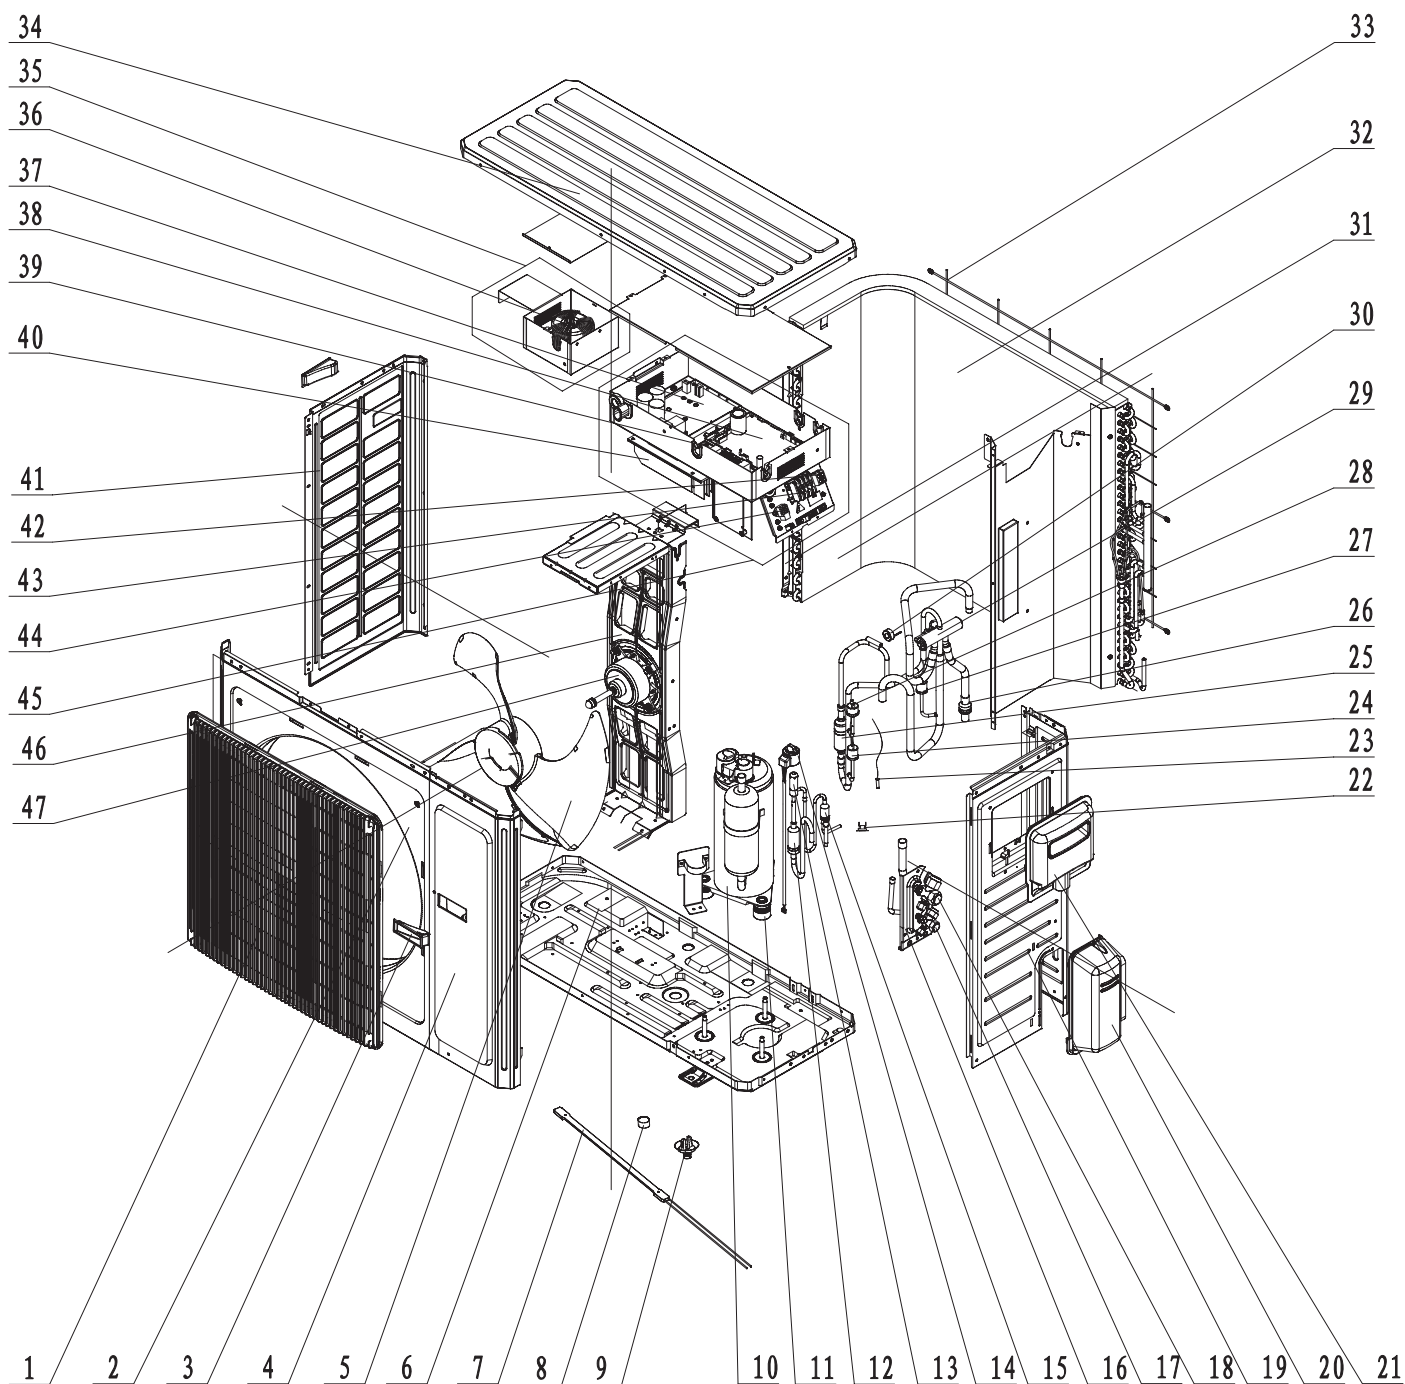

GUHD24NS3GO Outdoor (Blue Fin)

Exploded View

GUHD24NS3GO Outdoor (Blue Fin)

Spare Parts List

No.	Part Description	Part Code
1	Front Grill	22415003
2	Cabinet	01435004P
3	Left Handle	26235401
4	Front Side Plate	01305086P
5	Axial Flow Fan	10335014
6	Chassis Sub-Assy	0119520001301P
7	Electrical Heater(Compressor)	7651873209
8	Drainage Hole Cap	06813401
9	Drainage Connector	06123401
10	Compressor and Fittings	0010505701
11	Compressor Gasket	76713066
12	Bidirection Strainer	07220016
13	Electronic Expansion Valve	07334447
14	Electric Expand Valve Fitting	4304413208
15	Strainer	07225088
16	Valve Support Sub-Assy	0171501201P
17	Valve	07100005
18	Cut off Valve	07133157
19	Right Side Plate Sub-Assy	01315200069P
20	Valve Cover	22245003
21	Big Handle	26235001
22	Compressor Overload Protector(External)	00180030& 00183051& 00183032& 00183031
23	Temperature Sensor	3900028020G
24	Pressure Protect Switch	4602000902
25	Silencer	07245012
26	Strainer	07215201
27	Pressure Protect Switch	4602001510
28	Pressure Protect Switch	46020003
29	4-way Valve	4300008201
30	Magnet Coil	4300040045
31	Condenser Support Plate	01175092
32	Condenser Assy	01125200184
33	Rear Grill	01475013
34	Top Cover Sub-Assy	01255007
35	Inductance Box Sub-Assy	01395200176
36	PFC Inductance	43128003
37	Drive Main Board ZQ1220B	30221000010
38	Control Main Board WZ4K35M	30224000066
39	Filter Board ZL1220	30221000007
40	Radiator	49018000042
41	Left Side Plate	01305043P
42	Terminal Board	420101852
43	Terminal Board	42010274
44	Socket	42030033
45	Electric Box Assy	01395200437
46	Motor Support Assy	01805200166
47	Fan Motor	15702802