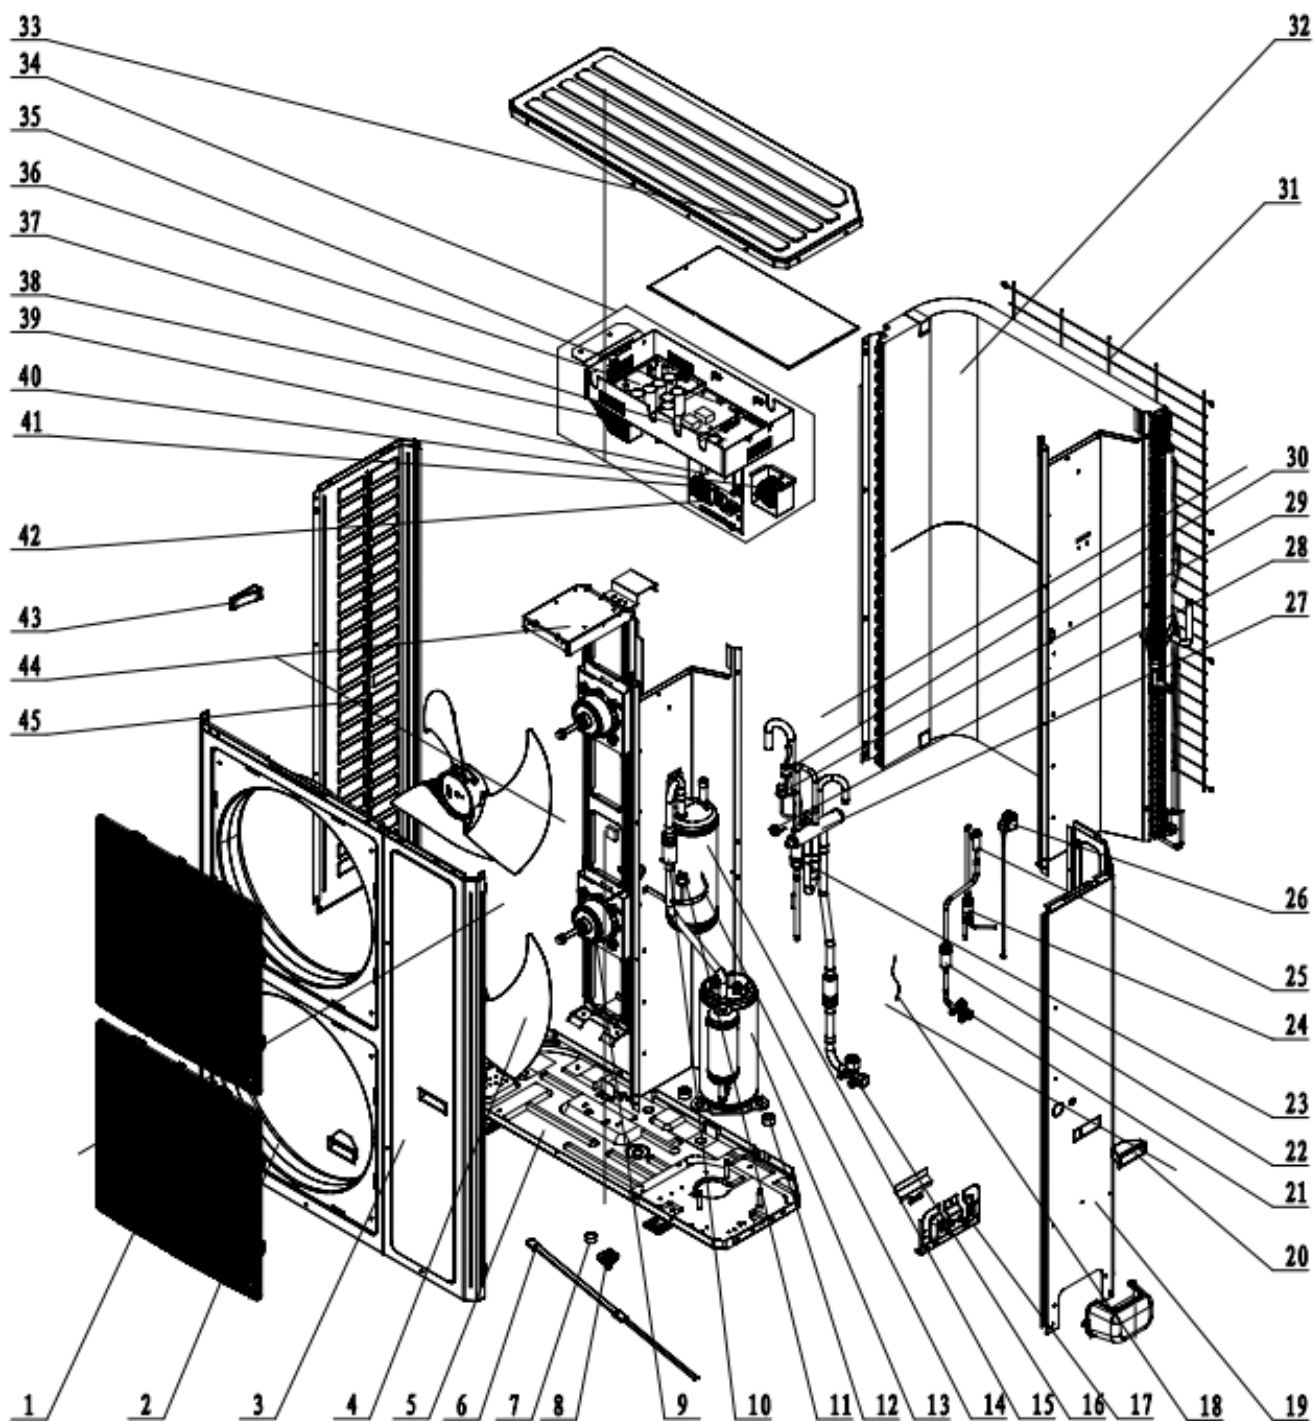

GUHD60NS3GO Outdoor (Gold Fin)

Exploded View

GUHD60NS3GO Outdoor (Gold Fin)

Spare Parts List

No.	Part Description	Part Code
1	Front Grill	22415002
2	Cabinet	01515204P
3	Handle	26235253
4	Front Side Plate	01315364P
5	Axial Flow Fan	10335008
6	Electrical Heater(Compressor)	765152123
7	Chassis Sub-assy	01195200030P
8	Drainage Connector	06123401
9	Drainage hole Cap	06813401
10	Liquid Accumulator Clamp	02145435
11	Strainer	07210037
12	Pressure Protect Switch	46020007
13	Compressor Gasket	76710247
14	Gas-liquid Separator Sub-Assy	0722501801
15	Compressor	00204100001
16	Valve Support Sub-Assy	0171500101
17	Electric Expand Valve Fitting	43000344
18	Cut off Valve	07130209
19	Bidirection Strainer	07220016
20	Strainer	07415210
21	Electronic Expansion Valve	07135176
22	Cut off Valve	07103030
23	Rear Side Plate Sub-Assy	01315462P
24	Temperature Sensor	3900028025G
25	Rear Grill	01575205
26	Silencer	07245012
27	4-way Valve	43000338
28	Pressure Protect Switch	46020003
29	Pressure Protect Switch	4602000902
30	Magnet Coil	4300040032
31	Condenser Assy	01025396
32	Inductance	43120122
33	Terminal Board	420101852
34	Control Main Board WZ4K35M	30224000066
35	Communication Interface Board TS853	30111021
36	Terminal Board	4201025801
37	Filter Board ZL1230A	30228000006
38	Drive Main Board ZQ1230A	30228000005
39	Radiator	49018000084
40	Electric Box Assy	01395200442
41	Top Cover	01265356P
42	Motor Support Assy	01805200247
43	Fan Motor	1570280203
44	Left Side Plate	01315366P
45	Left Handle	26235401