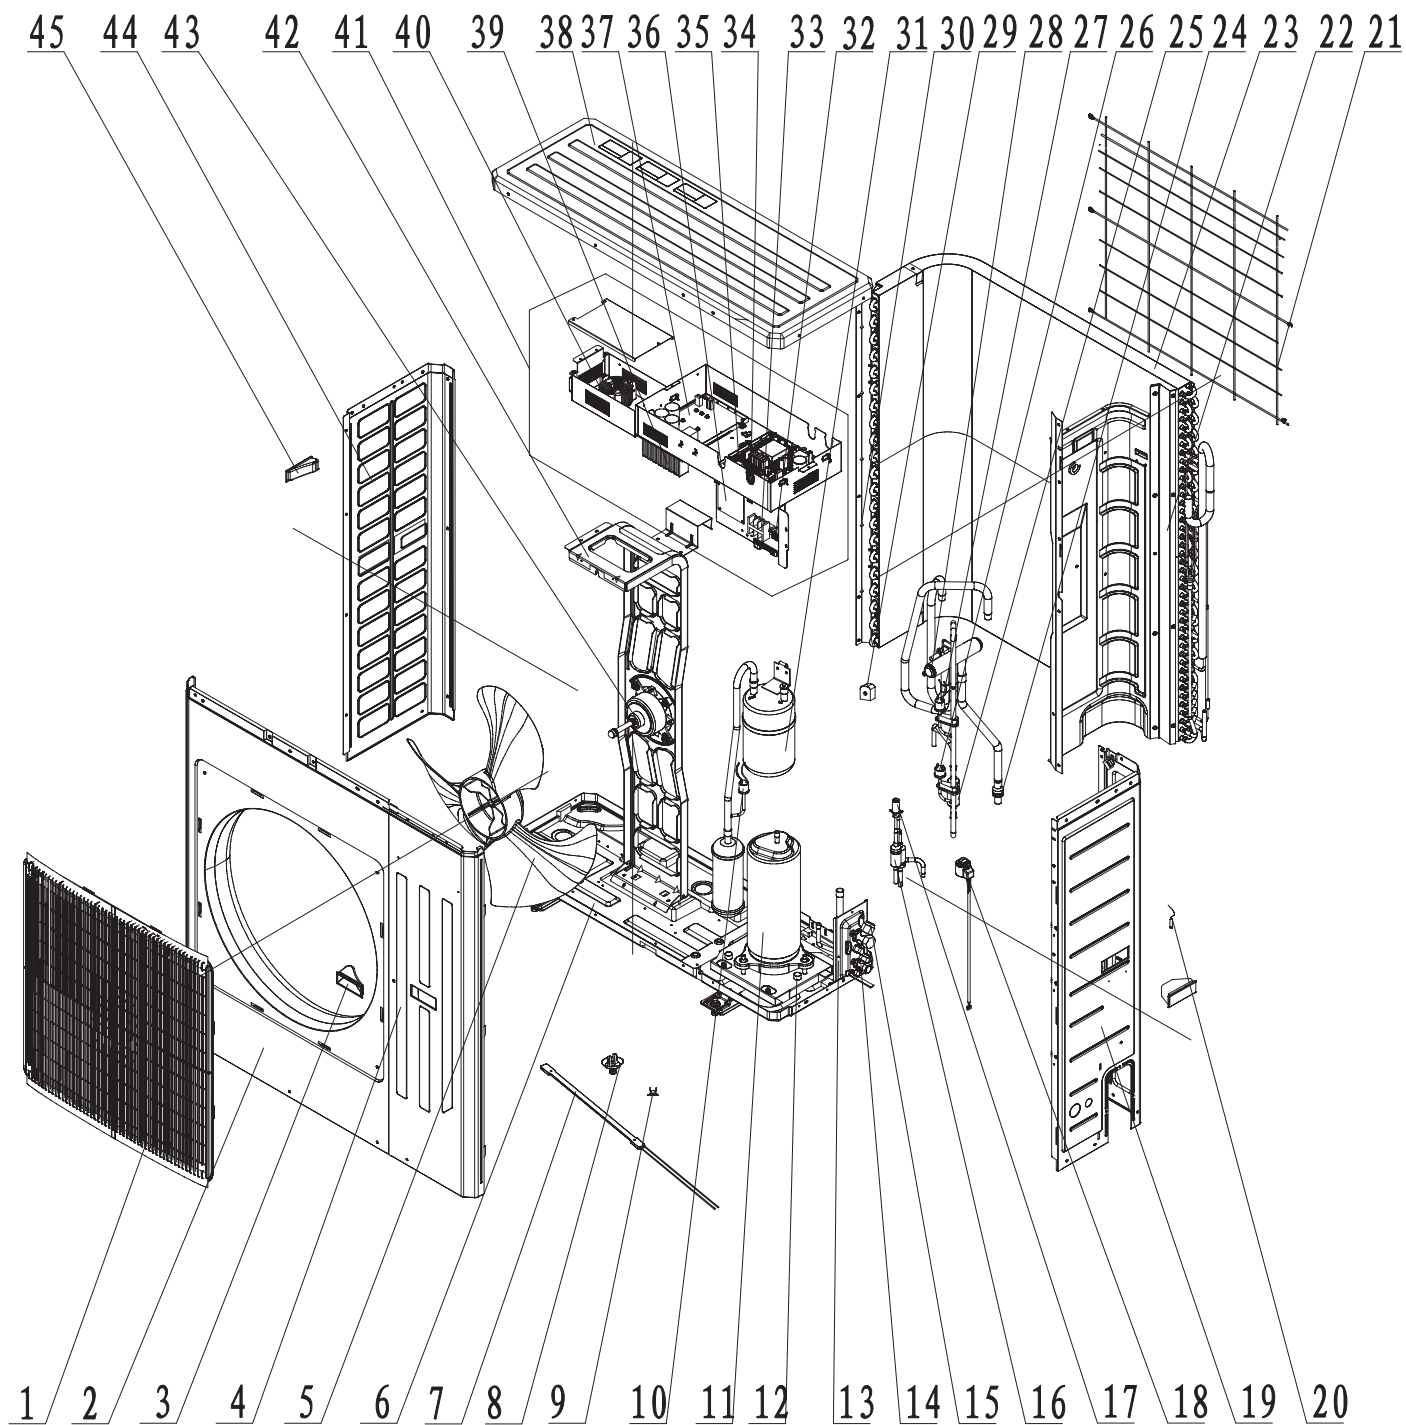

GUHD36NS3GO Outdoor (Gold Fin)

Exploded View

GUHD36NS3GO Outdoor (Gold Fin)

Spare Parts List

No.	Part Description	Part Code
1	Front Grill	22415005
2	Cabinet	01435007P
3	Handle	26233053
4	Front Side Plate	01305065P
5	Axial Flow Fan	10335010
6	Chassis Assy	01195200022
7	Electrical Heater(Compressor)	7651873209
8	Drainage Joint	26113009
9	Compressor Overload Protector(External)	00180030
10	Pressure Protect Switch	4602001539
11	Compressor	00205200003
12	Compressor Gasket	76713066
13	Valve Support Sub-Assy	01805200222P
14	Cut off Valve	071302391
15	Cut off Valve	07133157
16	Strainer	0741410000601
17	Electronic Expansion Valve Sub-Assy	43045200022
18	Electric Expand Valve Fitting	43000344
19	Right Side Plate Sub-Assy	01315200068P
20	Temperature Sensor	39008000049G
21	Rear Grill	01475012
22	Clapboard Sub-Assy	0124525303
23	Condenser Assy	01125200269
24	Strainer	07215201
25	Silencer	07245012
26	Pressure Protect Switch	46020003
27	Pressure Protect Switch	4602000902
28	4-Way Valve Assy	04045200090
29	Magnet Coil	4300040045
30	Condenser Support Plate	01795020
31	Gas-liquid Separator Sub-Assy	07255201
32	Terminal Board	420101852
33	Terminal Board	420001000004
34	Filter Board	30221000007
35	Main Board	300027060264
36	Communication Interface Board	30111021
37	Main Board	30221000003
38	Top Cover	0125500901P
39	Radiator	49018000047
40	PFC Inductance	43120011
41	Electric Box Assy	01395200494
42	Motor Support Sub-Assy	01805200212
43	Fan Motor	1570280201
44	Left Side Plate	01305064P
45	Left Handle	N/A