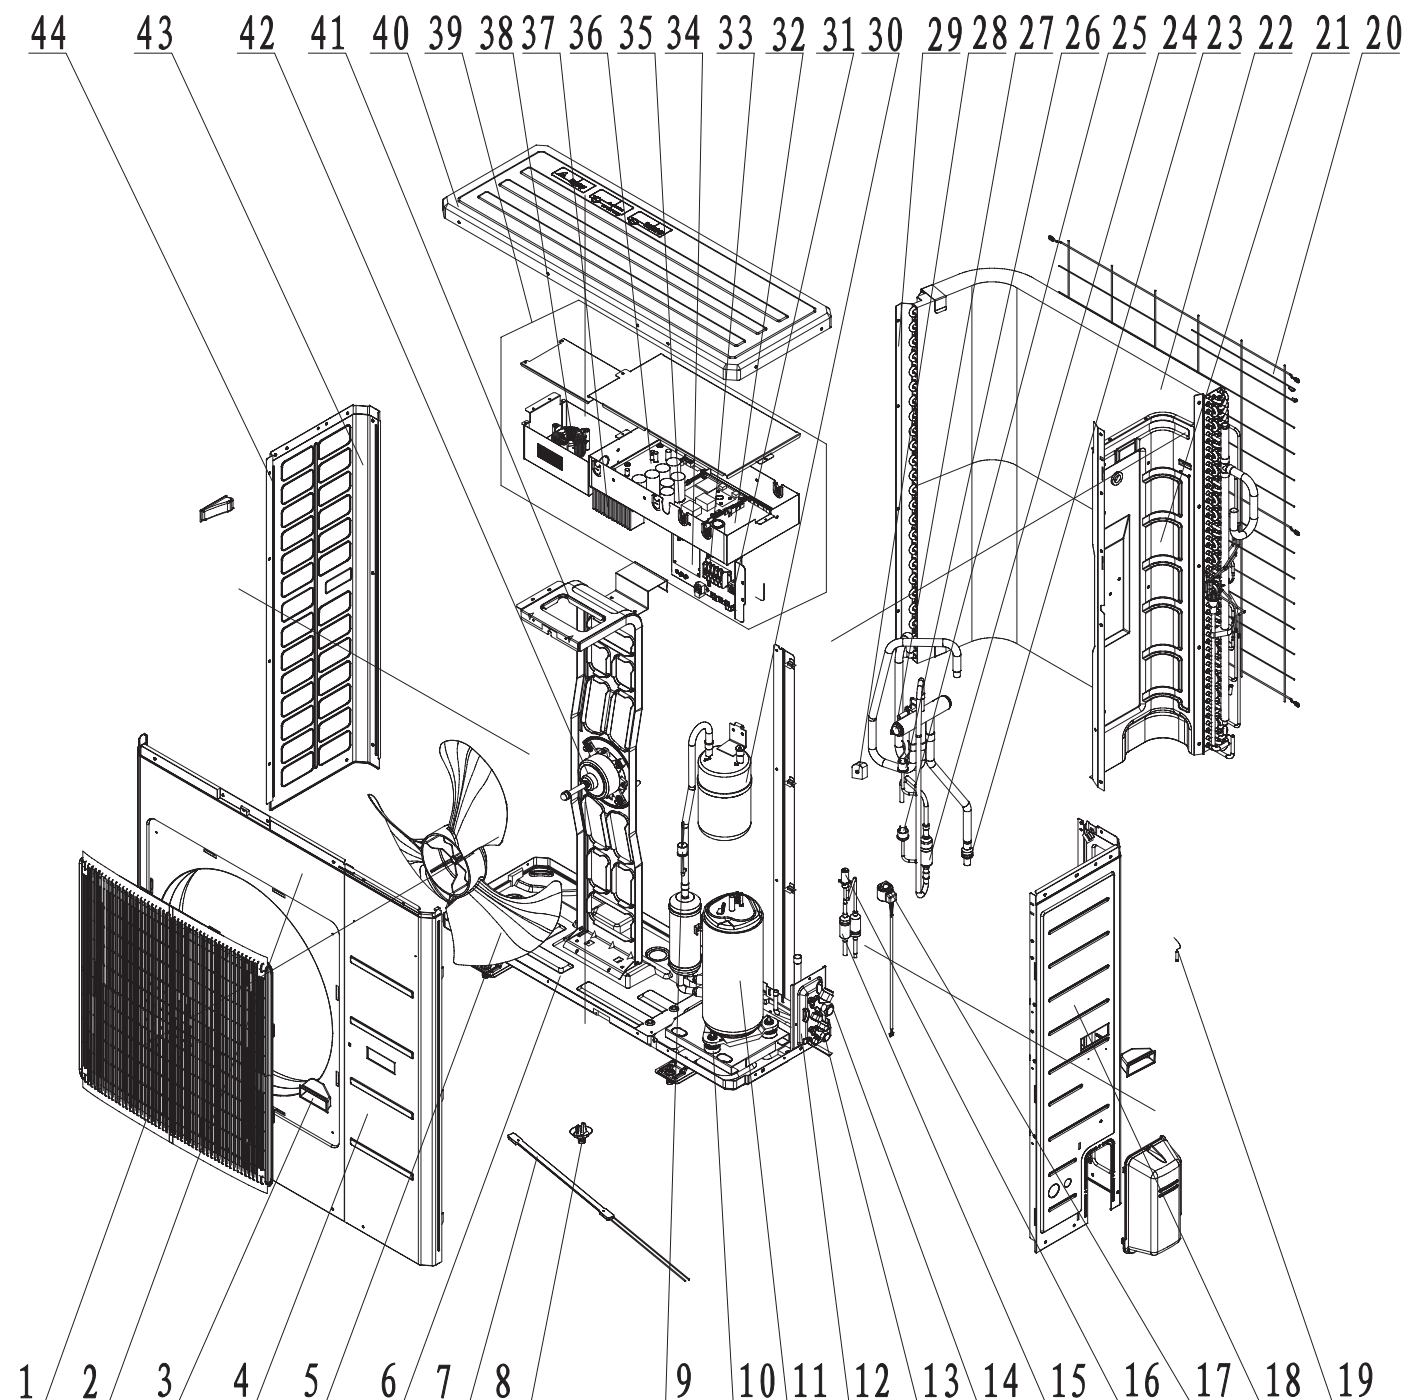

GUHD42NS3GO Outdoor (Blue Fin)

Exploded View

GUHD42NS3GO Outdoor (Blue Fin)

Spare Parts List

No.	Part Description	Part Code
1	Front Grill	22415005
2	Cabinet	01435007P
3	Handle	26235253
4	Front Side Plate Sub-Assy	01305508
5	Axial Flow Fan	10335010
6	Chassis Sub-Assy	01195244P
7	Electrical Heater(Compressor)	765152123
8	Drainage Joint	26113009
9	Pressure Protect Switch	4602001539
10	Compressor Gasket	76710247
11	Compressor	00204100001
12	Valve Support Sub-Assy	01805200222P
13	Cut off Valve	071302391
14	Cut off Valve	07133157
15	Strainer	0741410000601
16	Electronic Expansion Valve	07135176
17	Electric Expand Valve Fitting	43000344
18	Right Side Plate Sub-Assy	01315200068P
19	Temperature Sensor	39008000049G
20	Rear Grill	01475012
21	Clapboard Sub-Assy	0124525303
22	Condenser Assy	01125200196
23	Strainer	07215201
24	Silencer	07245012
25	Pressure Protect Switch	46020003
26	Pressure Protect Switch	4602000902
27	4-way Valve	43000338
28	Magnet Coil	4300040045
29	Condenser Support Plate	01895242
30	Gas-liquid Separator Sub-Assy	07255201
31	Terminal Board	420101852
32	Control Main Board WZ4K35M	30224000066
33	Terminal Board	4201025801
34	Communication Interface Board TS853	30111021
35	Filter Board ZL1230A	30228000006
36	Drive Main Board ZQ1230A	30228000005
37	Radiator	49018000052
38	PFC Inductance	43128000015
39	Electric Box Assy	01395200495
40	Top Cover	0125500901P
41	Motor Support Sub-Assy	01805200190
42	Fan Motor	1570280201
43	Left Side Plate	01305064P
44	Left Handle	26235401